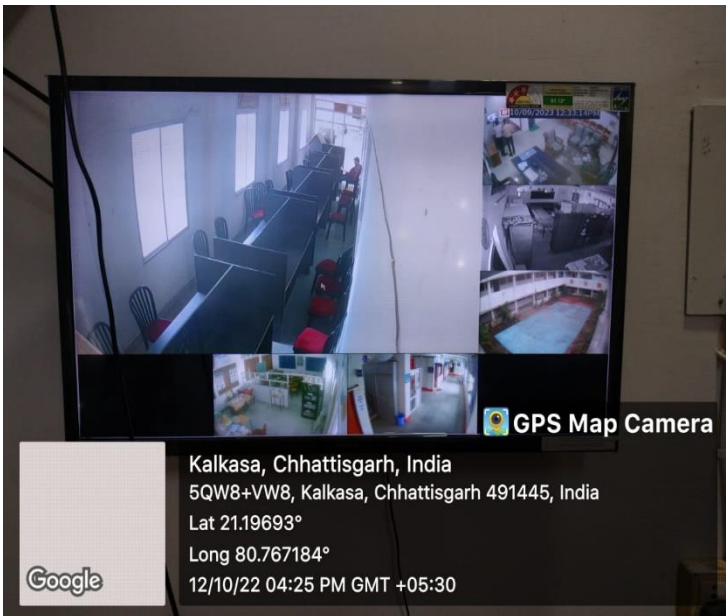

Kalkasa, Chhattisgarh, India
5QW8+VW8, Kalkasa, Chhattisgarh 491445, India
Lat 21.19693°
Long 80.767184°
12/10/22 04:25 PM GMT +05:30

CC TV Camera