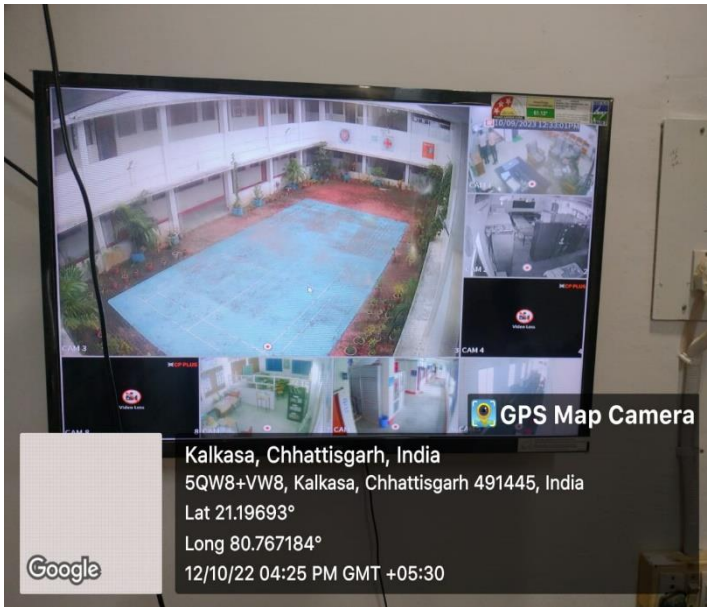

Google

Google

Google

Google