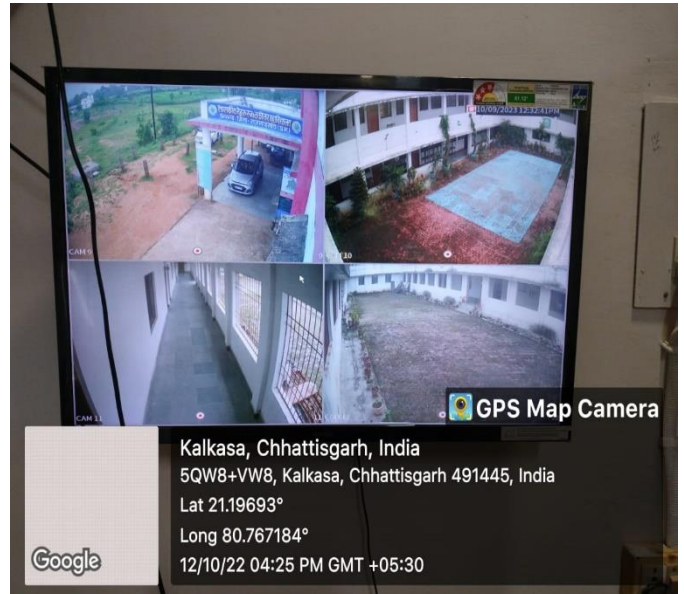

CC TV Camera