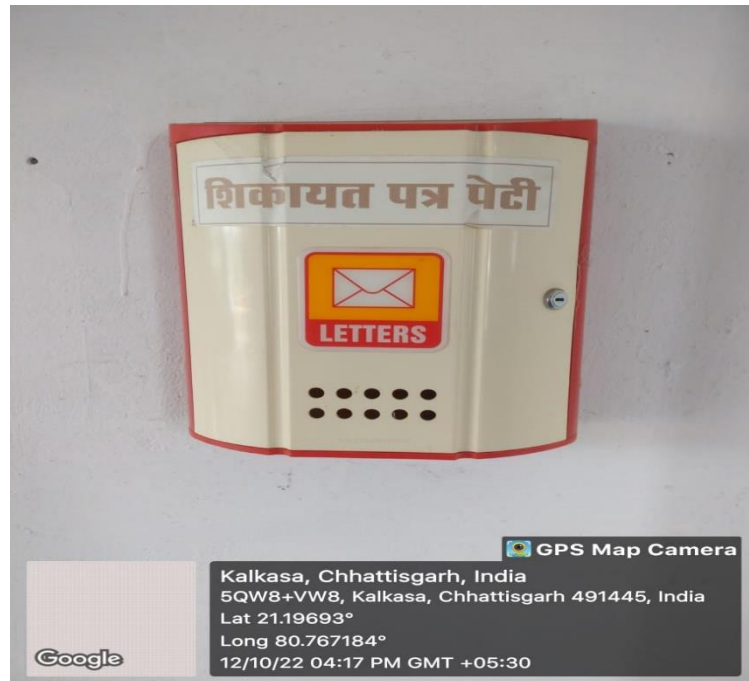

Complaint Box