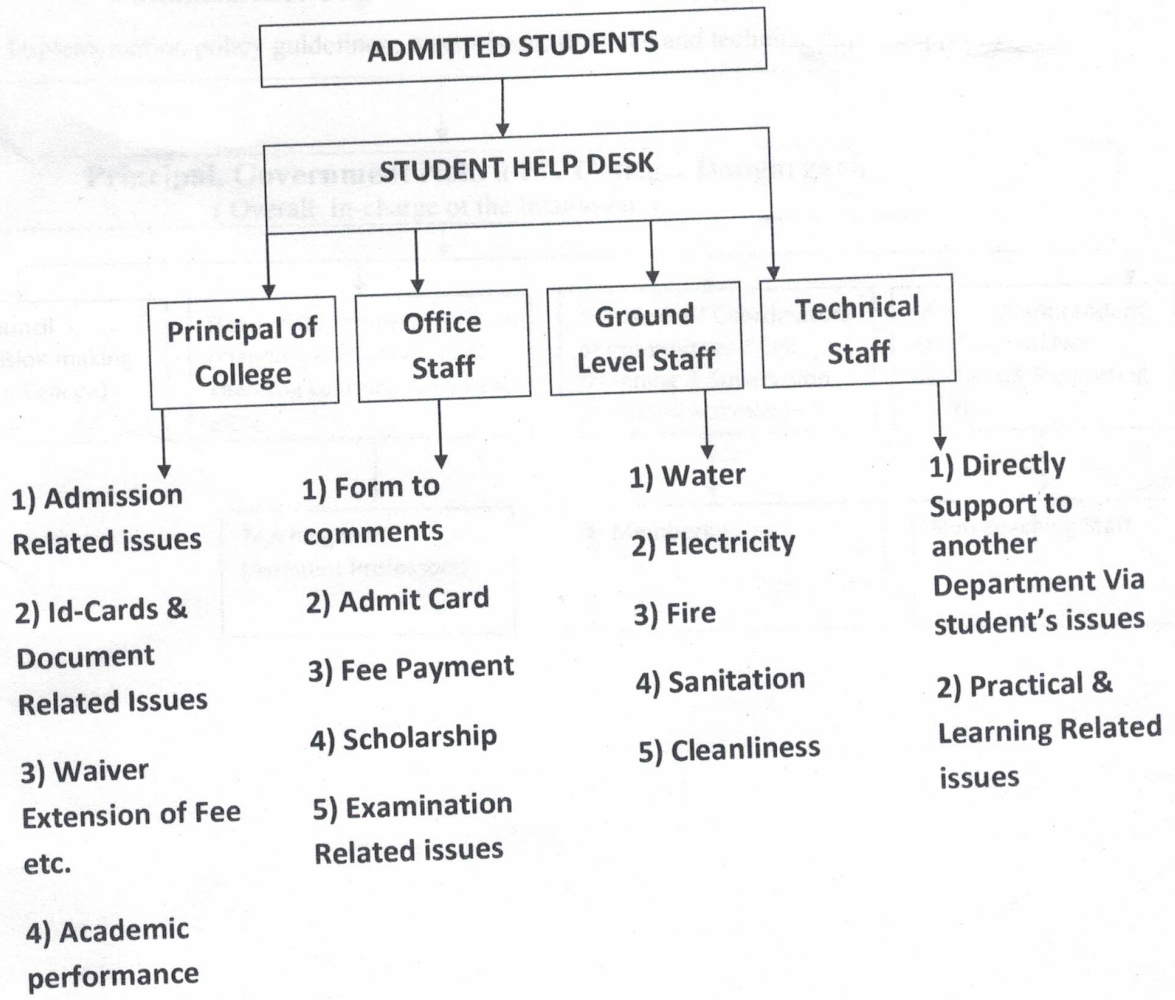

# MIS of Students & college

  
Principal,  
Jovt. Nehru P. G. College  
DONGARGARH  
Distt. Rajnandgaon (C.G.)

G-22

- 1) Direct Teaching
- 2) Helping Related Subject
- 3) Communication Skill
- 4) Personality development
- 5) Carrier Counseling